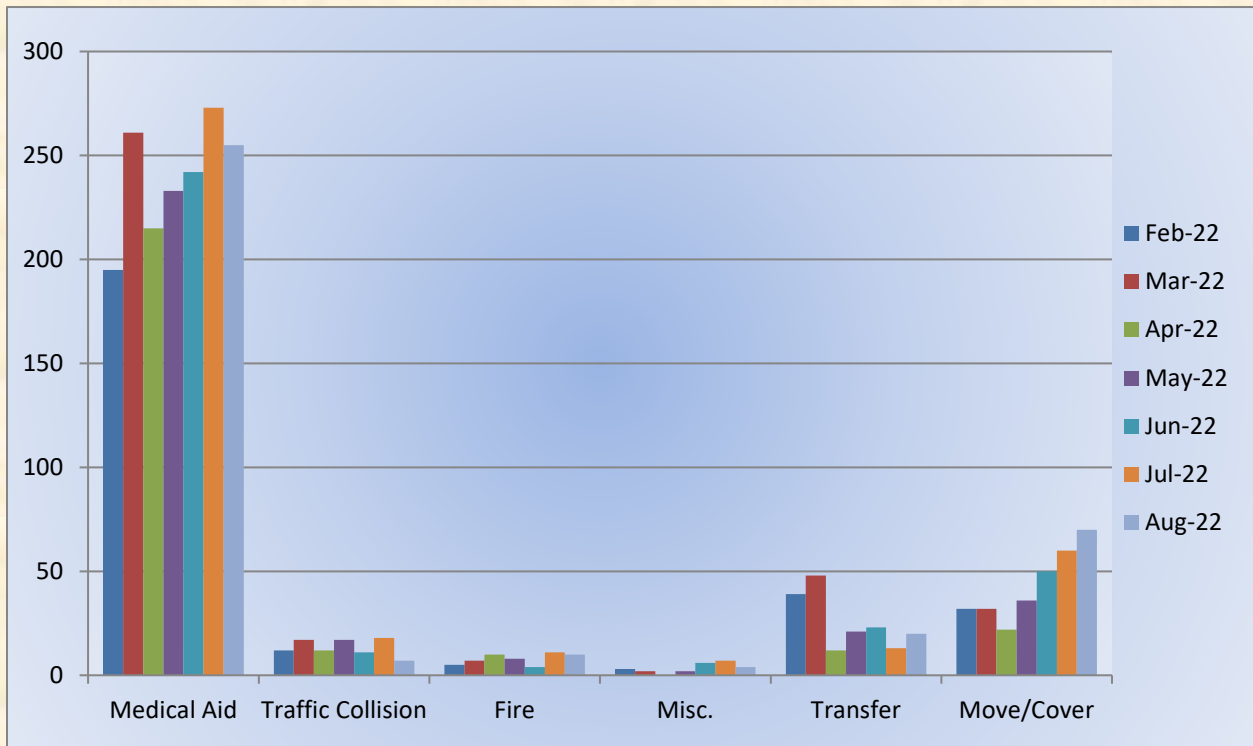

Medic 25 Monthly Statistics Comparison