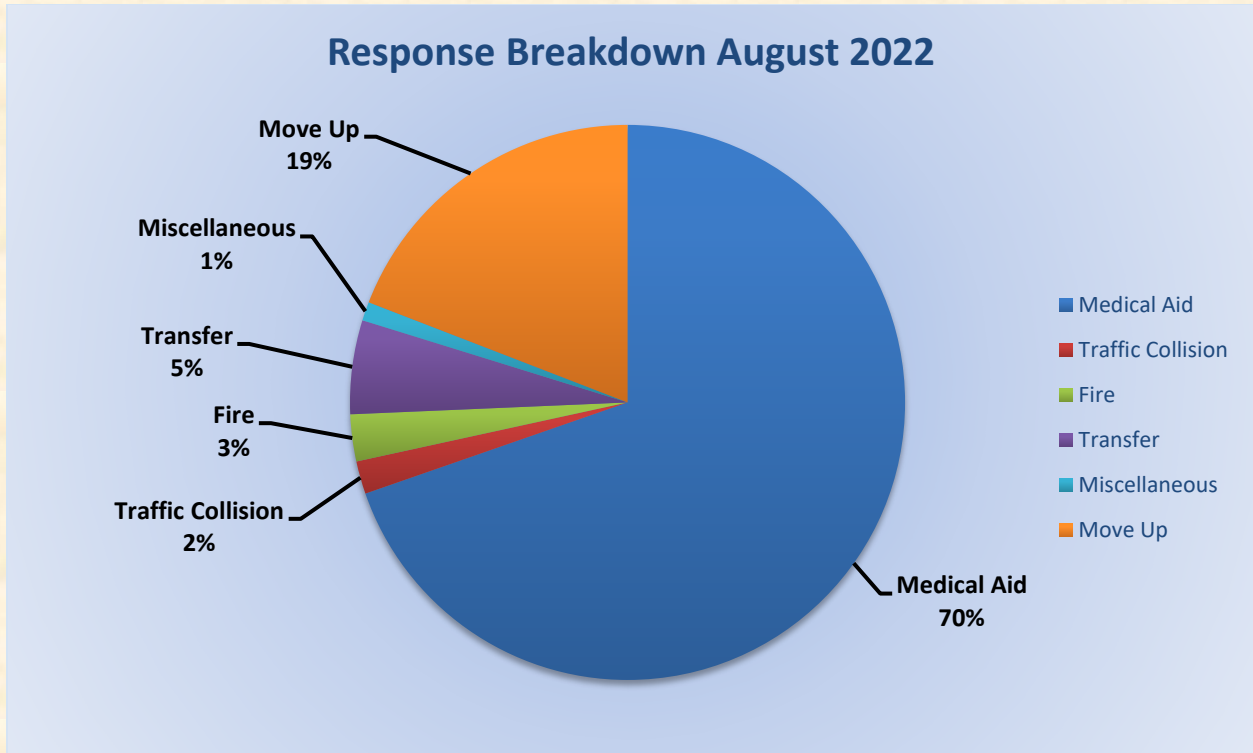

Medic 25 Monthly Statistics Comparison